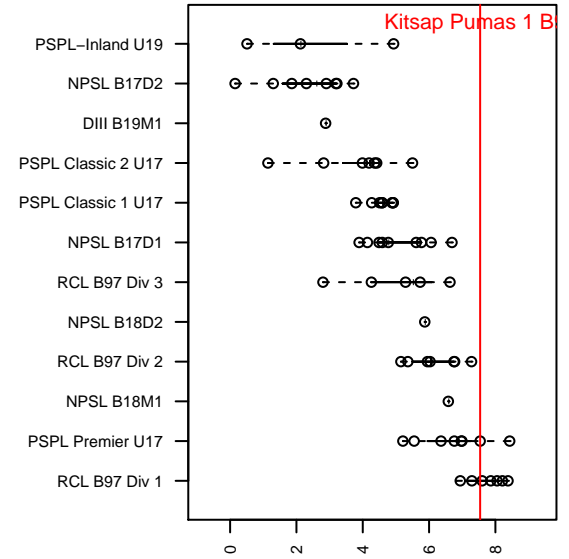

# Kitsap Pumas 1 B97

Kitsap SC  
 Bremerton, WA  
 B97 total strength=1823  
 attack=28.99 defense=41.5  
 fall league = PSPL Premier U17

alt names used:  
 Kitsap Pumas B97 A  
 KITSAP PUMAS B97 A (WA)

Venues played:  
 2014 Clash At the Border Platinum/Gold HS  
 2014 Nike Crossfire Challenge Silver U19  
 2014 Mt Hood Challenge U17-19  
 2014 PSPL Premier U17  
 2014 WA Cup U17 Gold/Silver U17

**Kitsap Pumas 1 B97**  
 Dots are actual minus expected GF (blue circles) and GA (red triangles).  
 Blue line is smoothed change in attack strength. Red is smoothed change in defense strength.

**attack and defense variance (black dot)  
relative to other teams  
and top 10 in region**

**attack and defense rating  
relative to others at age  
and all opponents in last 13 months**

**Performance relative to 13 month average**